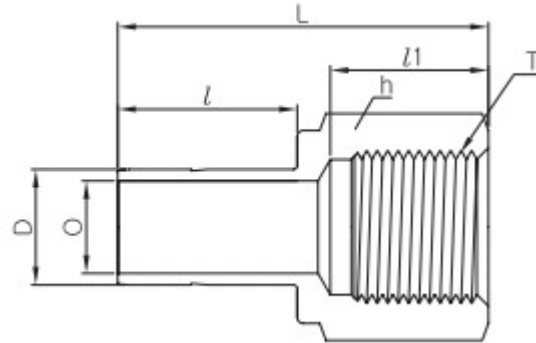

# Female ISO Parallel Tube Adapter AAF-GZ

M Tube Fitting

1 / 1  
PAGE

Connects fractional M Tube fitting port to male ISO Parallel thread

Part No.	Tube O.D.		T PF	O Min	Width Across Flat				
	D				h	I	I1	L	
	in	mm							in
AAF4-2GZ	1/4	6.35	1/8	4.57	9/16	14.28	15.75	13	31.75
AAF4-4GZ	1/4	6.35	1/4	4.57	3/4	19.05	15.75	18.5	38.1
AAF6-4GZ	3/8	9.52	1/4	7.11	3/4	19.05	17.5	18.5	39.4
AAF6-6GZ	3/8	9.52	3/8	7.11	7/8	22.22	17.5	18.5	39.9
AAF8-8GZ	1/2	12.7	1/2	9.9	1-1/16	26.98	23.2	22.1	49.5