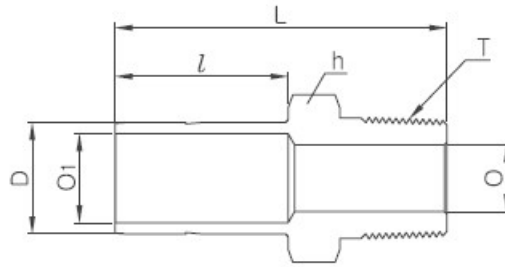

Male NPT Tube Adapter

AAM-N

M Tube Fitting

2 / 2
PAGE

Connects metric M Tube fitting port to female NPT thread

Part No.	Tube O.D.	T NPT	O Min	O1	Width Across Flat	I	L1
	D				h		
AAM3M-2N	3	1/8	4	1.8	12	13.15	29.4
AAM6M-2N	6	1/8	4.6	4.6	12	15.75	32.8
AAM6M-4N	6	1/4	4.6	4.6	14	15.75	38.1
AAM8M-4N	8	1/4	6.3	6.3	14	16.5	39.1
AAM10M-4N	10	1/4	7.7	7.7	14	17.5	39.9
AAM10M-6N	10	3/8	7.7	7.7	17	17.5	40.6
AAM10M-8N	10	1/2	11.9	7.7	22	17.5	45.2
AAM12M-4N	12	1/4	7.1	9.1	14	23.5	46.5
AAM12M-6N	12	3/8	9.1	9.1	17	23.5	46.5
AAM12M-8N	12	1/2	11.9	9.1	22	23.5	51.8
AAM18M-8N	18	1/2	11.9	13.9	22	24.9	53.2
AAM18M-12N	18	3/4	15.9	13.9	27	24.9	53.2
AAM28M-16N	28	1	22.2	-	35	31.7	74.7
AAM28M-20N	28	1-1/4	23.8	-	46	31.7	76.2
AAM32M-20N	32	1-1/4	27.4	-	46	40	81
AAM38M-24N	38	1-1/2	33.3	-	55	51.5	92.2