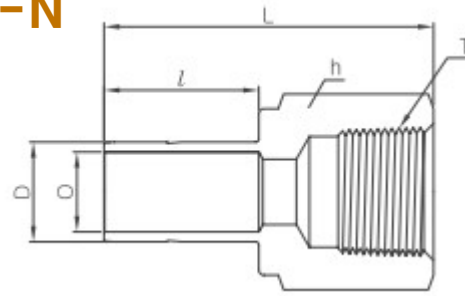

# Female NPT Tube Adapter

AAF-N

M Tube Fitting

1 / 2  
PAGE

Connects fractional tube to fractional M Tube fitting port

Part No.	Tube O.D.		T NPT	O Min	Width Across Flat		I	L
	D				h			
	in	mm			in	mm		
AAF2-2N	1/8	3.17	1/8	1.77	9/16	14.28	13.45	31.5
AAF2-4N	1/8	3.17	1/4	1.77	3/4	19.05	13.45	35.3
AAF3-2N	3/16	4.76	1/8	3.04	9/16	14.28	14.2	32
AAF3-4N	3/16	4.76	1/4	3.04	3/4	19.05	14.2	35.81
AAF4-2N	1/4	6.35	1/8	4.57	9/16	14.28	15.75	33.02
AAF4-4N	1/4	6.35	1/4	4.57	3/4	19.05	15.75	37.1
AAF4-6N	1/4	6.35	3/8	4.57	7/8	22.22	15.75	39.37
AAF4-8N	1/4	6.35	1/2	4.57	1-1/16	26.98	15.75	45.5
AAF5-2N	5/16	7.93	1/8	6.35	9/16	14.28	16.8	34.29
AAF5-4N	5/16	7.93	1/4	6.35	3/4	19.05	16.8	37.59
AAF6-2N	3/8	9.52	1/8	7.11	9/16	14.28	17.5	34.29
AAF6-4N	3/8	9.52	1/4	7.11	3/4	19.05	17.5	38.1
AAF6-6N	3/8	9.52	3/8	7.11	7/8	22.22	17.5	40.38
AAF6-8N	3/8	9.52	1/2	7.11	1-1/16	26.98	17.5	46.73
AAF8-4N	1/2	12.7	1/4	9.9	3/4	19.05	23.2	43.43
AAF8-6N	1/2	12.7	3/8	9.9	7/8	22.22	23.2	45.46
AAF8-8N	1/2	12.7	1/2	9.9	1-1/16	26.98	23.2	51.8
AAF10-6N	5/8	15.87	3/8	12.7	7/8	22.22	24.7	48.26
AAF10-8N	5/8	15.87	1/2	12.7	1-1/16	26.98	24.7	53.84
AAF10-12N	5/8	15.87	3/4	12.7	1-5/16	33.33	24.7	55.37
AAF12-8N	3/4	19.05	1/2	14.98	1-1/16	26.98	24.7	52.83
AAF12-12N	3/4	19.05	3/4	14.98	1-5/16	33.33	24.7	54.86
AAF12-16N	3/4	19.05	1	14.98	1-5/8	41.27	24.7	58.42
AAF14-12N	7/8	22.22	3/4	17.27	1-5/16	33.33	26.7	57.15
AAF16-12N	1	25.4	3/4	20.06	1-5/16	33.33	31.7	60.7
AAF16-16N	1	25.4	1	20.06	1-5/8	41.27	31.7	64.26
AAF20-20N	1-1/4	31.75	1-1/4	27.68	2-1/8	53.98	40	77.72
AAF24-24N	1-1/2	38.1	1-1/2	33.27	2-3/8	60.33	51.5	88.9
AAF32-32N	2	50.8	2	44.45	2-7/8	73.03	68.4	107.44