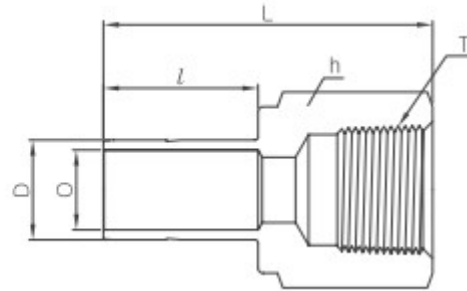

Female NPT Tube Adapter AAF-N

Connects metric M Tube fitting port to male NPT thread

Part No.	Tube O.D.	T NPT	O Min	Width Across Flat		L
	D			h	l	
AAF6M-2N	6	1/8	4.6	14	15.75	32.5
AAF6M-4N	6	1/4	4.6	19	15.75	37.1
AAF8M-4N	8	1/4	6.3	19	16.5	37.6
AAF10M-4N	10	1/4	7.7	19	17.5	38.1
AAF10M-6N	10	3/8	7.7	22	17.5	40.1
AAF10M-8N	10	1/2	7.7	27	17.5	46.5
AAF12M-4N	12	1/4	9.1	19	23.5	43.7
AAF12M-6N	12	3/8	9.1	22	23.5	46
AAF12M-8N	12	1/2	9.1	27	23.5	52.3