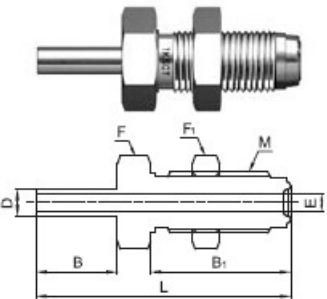

### TBW Body

Tube Size	Ordering Number	D	B	E	L	F Hex Flat	M
1/4	S4BY19	6.35	19.05	4.35	42.65	15.88	9/16-18 UNF
3/8	S6BY19	9.53	19.05	10.22	46.7	23.81	7/8-14 UNF
1/2	S8BY19	12.7	19.05	10.22	46.7	23.81	7/8-14 UNF
3/4	S12BY19	19.05	19.05	15.75	55.55	33.34	1 1/4-18 UNEF

### TBW Bulkhead Connector

Tube Size	Ordering Number	D	E	B	B1	L	F Body Cube	F1 Body Cube	M
1/4	S4BHY	6.35	4.35	19.05	33	59.85	19.05	15.88	9/16-18 UNF
1/2	S8BHY	12.7	10.22	19.05	37.6	65.25	26.9	23.81	7/8-14 UNF
3/4	S12BHY	19.05	15.75	19.05	43.25	71.3	38.1	33.34	1 1/4-18 UNEF

### Coupling

Head Size	Ordering Number	F Hex Flat	L	Head Size	Ordering Number	F Hex Flat	L
1/8	S2CG	11.11	16.8	3/4	S12CG	38.1	42.7
1/4	S4CG	19.05	30.2	1	S16CG	44.45	51.8
1/2	S8CG	26.98	33.3				