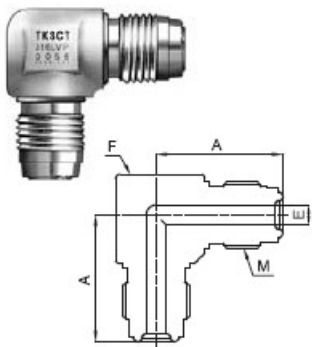

Male Elbow (NPT)

Head Size	NPT SIZE	Ordering Number	E	A	A1	F Body Cube	M
1/4	1/4	S4ME	4.35	27.18	27.18	15.9	9/16-18 UNF
1/2	3/8	S6ME	10.22	36.83	32	23.8	7/8-14 UNF
1/2	1/2	S8ME	10.22	36.83	36.83	23.8	7/8-14 UNF
3/4	3/4	S12ME	15.75	48.8	43.5	33.3	1 1/4-18 UNEF

Union Elbow

Head Size	Ordering Number	E	A	F Body Cube	M
1/4	S4UE	4.35	27.18	15.9	9/16-18 UNF
1/2	S8UE	10.22	36.83	23.8	7/8-14 UNF
3/4	S12UE	15.75	48.77	33.3	1 1/4-18 UNEF
1	S16UE	22.1	50.8	42.2	1 1/2-20 UN