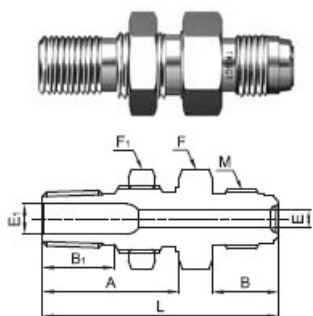

TUBE CONNECTOR

VCR
FITTING

PAGE
1 / 1

WELD Fitting

Tube Fitting Connector

Tube Size	Head Size	Ordering Number	C	D	E	F Hex Flat	G Hex Flat	H	T	M
1/4	1/4	S4MCK	17.8	15.2	4.35	15.9	14.29	41.1	1/4	9/16-18 UNF
3/8	1/2	S6MCK	19.3	16.8	10.22	23.81	17.46	46.7	3/8	7/8-14 UNF
1/2	1/2	S8MCK	21.8	22.9	10.22	23.81	22.23	49.5	1/2	7/8-14 UNF

Tube Fitting Bulkhead Connector

Tube Size	Head Size	Ordering Number	A	D	E	F Hex Flat	F1 Hex Flat	G Hex Flat	L	T	M
1/4	1/4	S4BHCK	33.5	15.2	4.6	15.87	15.87	14.28	57.2	1/4	9/16-18 UNF
3/8	1/2	S6BHCK	36.8	16.8	7.1	23.81	19.05	17.46	64.5	3/8	7/8-14 UNF
1/2	1/2	S8BHCK	41.9	22.9	10.2	23.81	23.81	22.22	69.6	1/2	7/8-14 UNF

Male Bulkhead Connector (NPT)

Tube Size	Head Size	Ordering Number	B	B1	E	E1	F Hex Flat	F1 Hex Flat	A	L	M
1/4	1/4	S4BHC	15.7	14.2	4.6	7.1	20.63	20.63	31.5	56.1	9/16-18 UNF
1/2	1/4	S8x4BHC	19.1	14.2	10.2	7.1	23.81	20.63	31.5	59.4	7/8-14 UNF