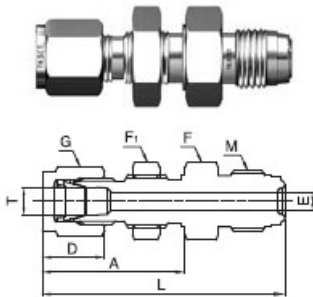

TUBE CONNECTOR

VCR
FITTING

PAGE
1 / 1

WELD Fitting

Tube Fitting Connector

Tube Size	Head Size	Ordering Number	C	D	E	F Hex Flat	G Hex Flat	H	T	M
1/4	1/4	S4MCK	17.8	15.2	4.35	15.9	14.29	41.1	1/4	9/16-18 UNF
3/8	1/2	S6MCK	19.3	16.8	10.22	23.81	17.46	46.7	3/8	7/8-14 UNF
1/2	1/2	S8MCK	21.8	22.9	10.22	23.81	22.23	49.5	1/2	7/8-14 UNF

Tube Fitting Bulkhead Connector

Tube Size	Head Size	Ordering Number	A	D	E	F Hex Flat	F1 Hex Flat	G Hex Flat	L	T	M
1/4	1/4	S4BHCK	33.5	15.2	4.6	15.87	15.87	14.28	57.2	1/4	9/16-18 UNF
3/8	1/2	S6BHCK	36.8	16.8	7.1	23.81	19.05	17.46	64.5	3/8	7/8-14 UNF
1/2	1/2	S8BHCK	41.9	22.9	10.2	23.81	23.81	22.22	69.6	1/2	7/8-14 UNF

Male Bulkhead Connector (NPT)

Tube Size	Head Size	Ordering Number	B	B1	E	E1	F Hex Flat	F1 Hex Flat	A	L	M
1/4	1/4	S4BHC	15.7	14.2	4.6	7.1	20.63	20.63	31.5	56.1	9/16-18 UNF
1/2	1/4	S8x4BHC	19.1	14.2	10.2	7.1	23.81	20.63	31.5	59.4	7/8-14 UNF