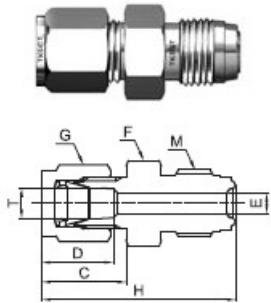

TUBE CONNECTOR

VCR
FITTING

PAGE
1 / 1

WELD Fitting

Tube Fitting Connector

Tube Size	Head Size	Ordering Number	C	D	E	F Hex Flat	G Hex Flat	H	T	M
1/4	1/4	S4MCK	17.8	15.2	4.35	15.9	14.29	41.1	1/4	9/16-18 UNF
3/8	1/2	S6MCK	19.3	16.8	10.22	23.81	17.46	46.7	3/8	7/8-14 UNF
1/2	1/2	S8MCK	21.8	22.9	10.22	23.81	22.23	49.5	1/2	7/8-14 UNF

Tube Fitting Bulkhead Connector

Tube Size	Head Size	Ordering Number	A	D	E	F Hex Flat	F1 Hex Flat	G Hex Flat	L	T	M
1/4	1/4	S4BHCK	33.5	15.2	4.6	15.87	15.87	14.28	57.2	1/4	9/16-18 UNF
3/8	1/2	S6BHCK	36.8	16.8	7.1	23.81	19.05	17.46	64.5	3/8	7/8-14 UNF
1/2	1/2	S8BHCK	41.9	22.9	10.2	23.81	23.81	22.22	69.6	1/2	7/8-14 UNF

Male Bulkhead Connector (NPT)

Tube Size	Head Size	Ordering Number	B	B1	E	E1	F Hex Flat	F1 Hex Flat	A	L	M
1/4	1/4	S4BHC	15.7	14.2	4.6	7.1	20.63	20.63	31.5	56.1	9/16-18 UNF
1/2	1/4	S8x4BHC	19.1	14.2	10.2	7.1	23.81	20.63	31.5	59.4	7/8-14 UNF